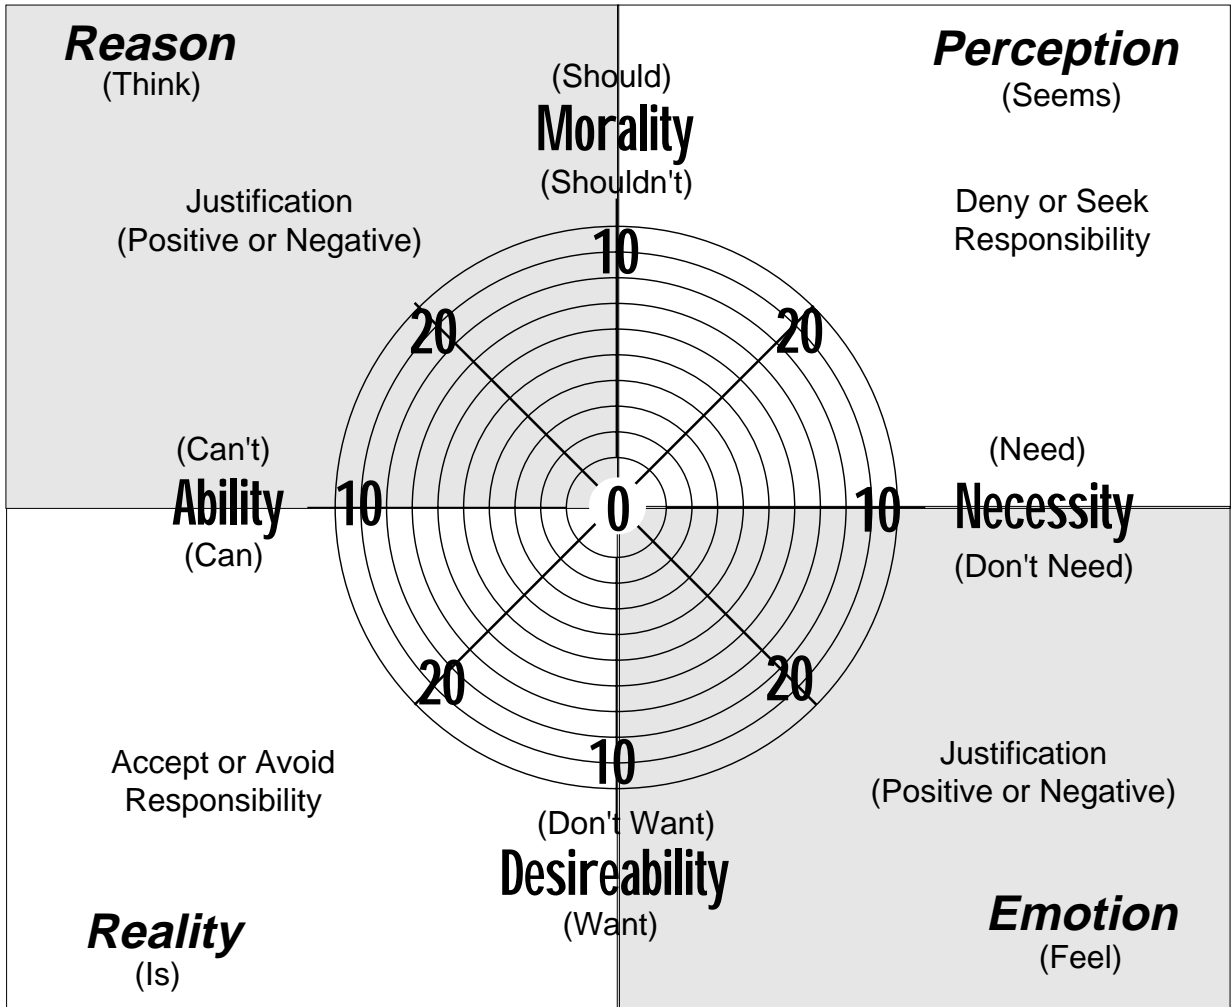

The Conflictometer Scale

Morality The Perception of Reason over Emotion

Necessity The Perception of Emotion over Reason

Ability The Reality of Reason over Emotion

Desireability The Reality of Emotion over Reason

PERCEPTION Balance of Necessity and Morality

REALITY Balance of Desireability and Ability